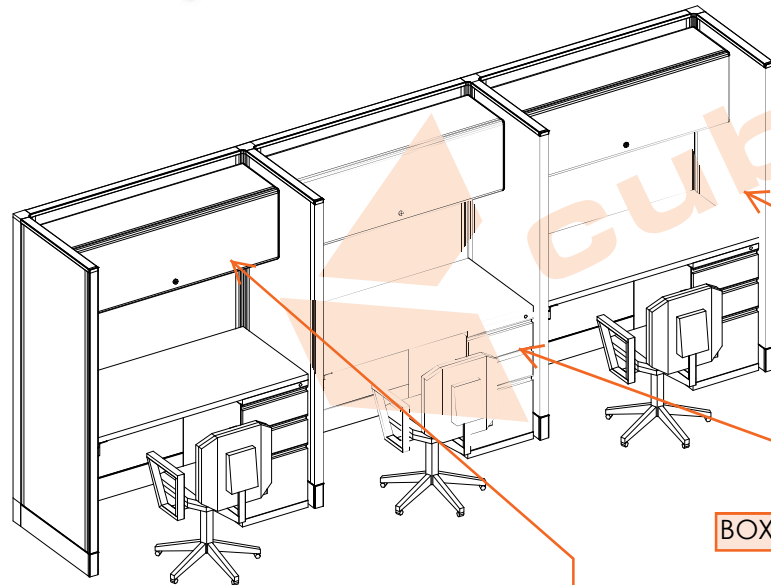

# 3D LAYOUT

IMAGE FOR REFERENCE ONLY

OVERHEAD STORAGE UNIT

BOX/BOX/FILE PEDESTAL

67"H FABRIC PANEL

Bailey Belmont Silver | WF | White Frost

SELECTED FINISHES