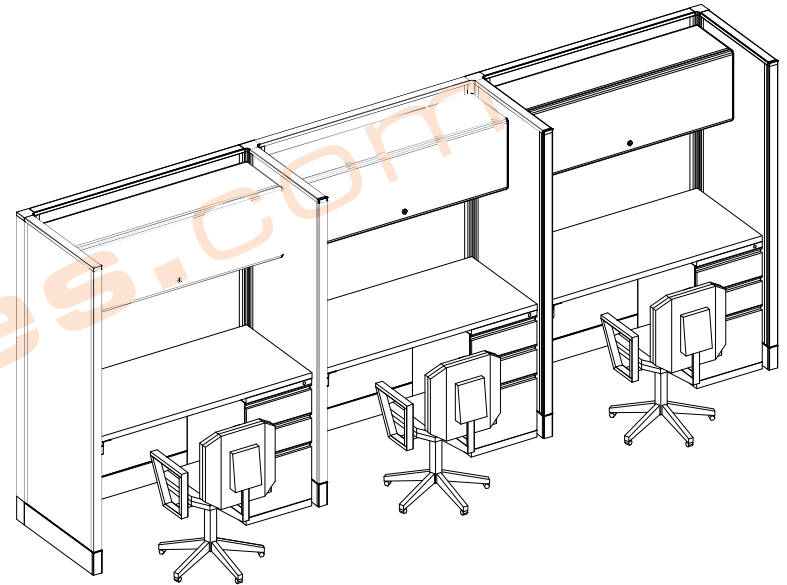

# 3D LAYOUT

IMAGE FOR REFERENCE ONLY

OVERHEAD STORAGE UNIT

BOX/BOX/FILE PEDESTAL

67"H FABRIC PANEL

Bailey Belmont Silver | WF | White Frost

SELECTED FINISHES