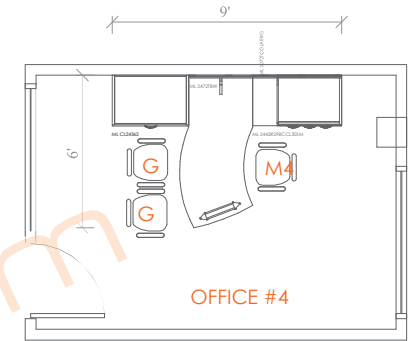

SCOPE:

SUITE #100:

Open Area #1:

- [3] 6'X6'X50"H Powered Cubicles (AIS - Matrix)
- acc: File File Pedestal
- Mobile Box Box File Pedestal
- 14"H Clear Glass screens

Open Area #2:

- [2] 6'X6'X50"H Powered Cubicles (AIS - Matrix)
- acc: File File Pedestal
- Mobile Box Box File Pedestal
- 14"H Clear Glass screens

Conference:

- [1] 8'x3'6" Conference table - Powered

Offices:

- [3] 9'X6' L-Shape Desks
- acc: Mixed Storage Unit
- 2 drw Lateral File cabinet
- Tackboard
- Acrylic Modesty

Seating:

- [6] Task chairs
- [3] Executive chairs
- [6] Guest chairs

SUITE #105:

Office #4 (Sophie)

- [1] 9'X6' L-Shape Desks
- acc: Mixed Storage Unit
- 2 drw Lateral File cabinet
- Tackboard
- Acrylic Modesty

Seating:

- [1] Executive chair
- [2] Guest chairs

2D - Suite #105 - Sophie's Office

2D - Suite #100