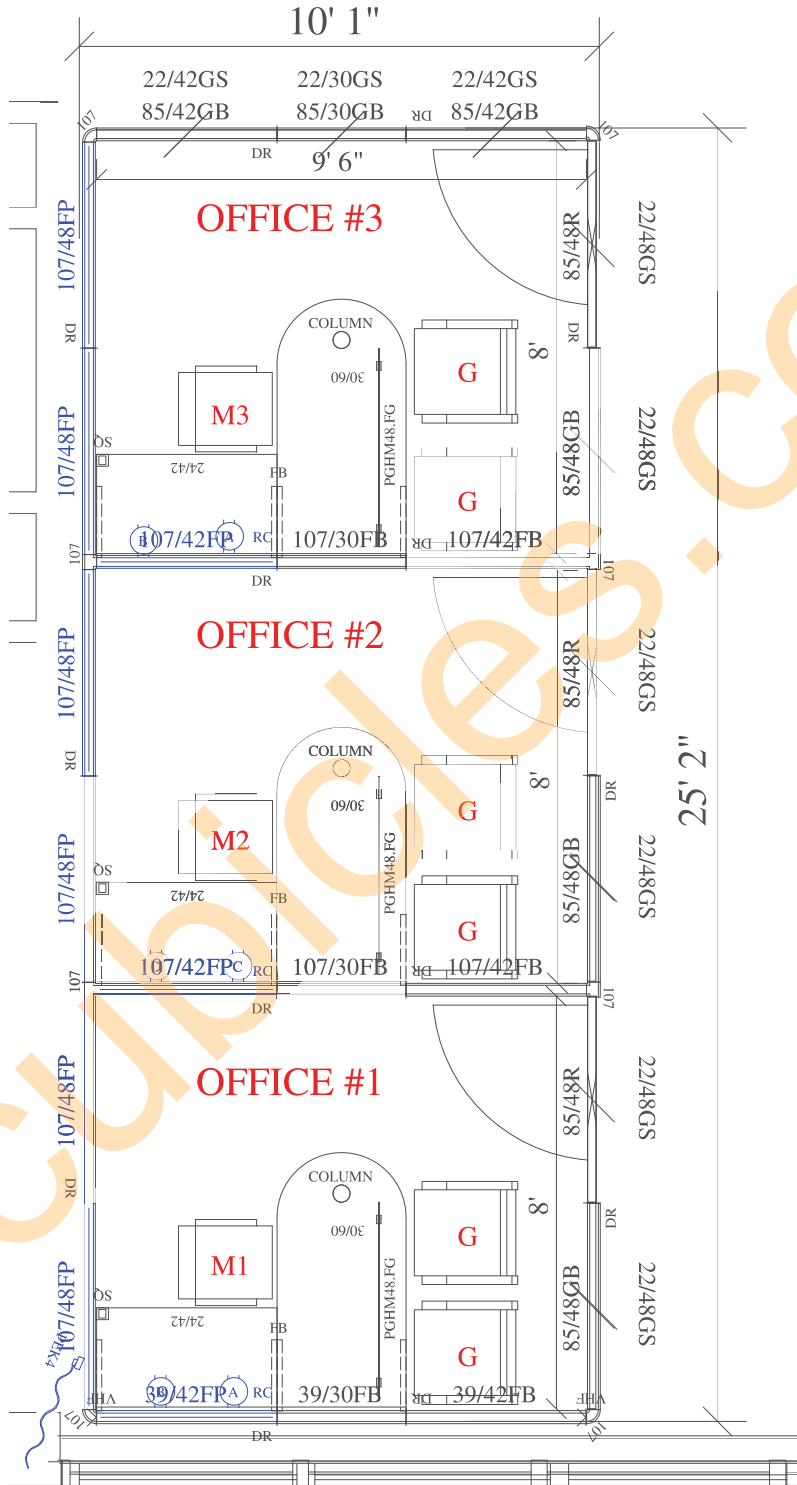

[3] 9'6" x 8"x 107"H POWERED CUBICLES W/
48"x85"H CUSTOM PANEL DOORS WITH GLASS INSERTS /EA

[3] 5'X6' L-SHAPE LAMINATE WORKSTATIONS

PLAN VIEW