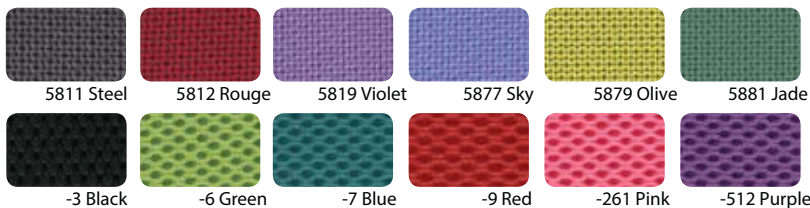

S P A C E[®]
S E A T I N G
solutions for every atmosphere

5200W

Professional Deluxe Mesh Task Chair with 2-to-1 Synchro Tilt Control

Features:

- Thick Padded Deluxe Mesh Contour Seat with Built-in Lumbar Support
- One Touch Pneumatic Seat Height Adjustment
- 2-to-1 Synchro Tilt Control with Adjustable Tilt Tension
- Height Adjustable Padded Flip Arms
- Coated Nylon Base with Dual Wheel Carpet Casters and Black End Caps
- Available in Fun Colors: choose blue desk chair or other fun colors