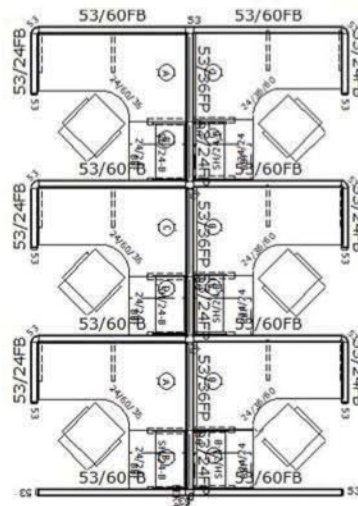

# O<sub>2</sub><sup>TM</sup> Series Corporate Office Furniture

Available in Newly Remanufactured, Pre-Owned or Brand New!

3 In-Line

6 Pack

Size: 5' x 5' x 53"

1-888-442-8242

[cubicles.com](http://cubicles.com)