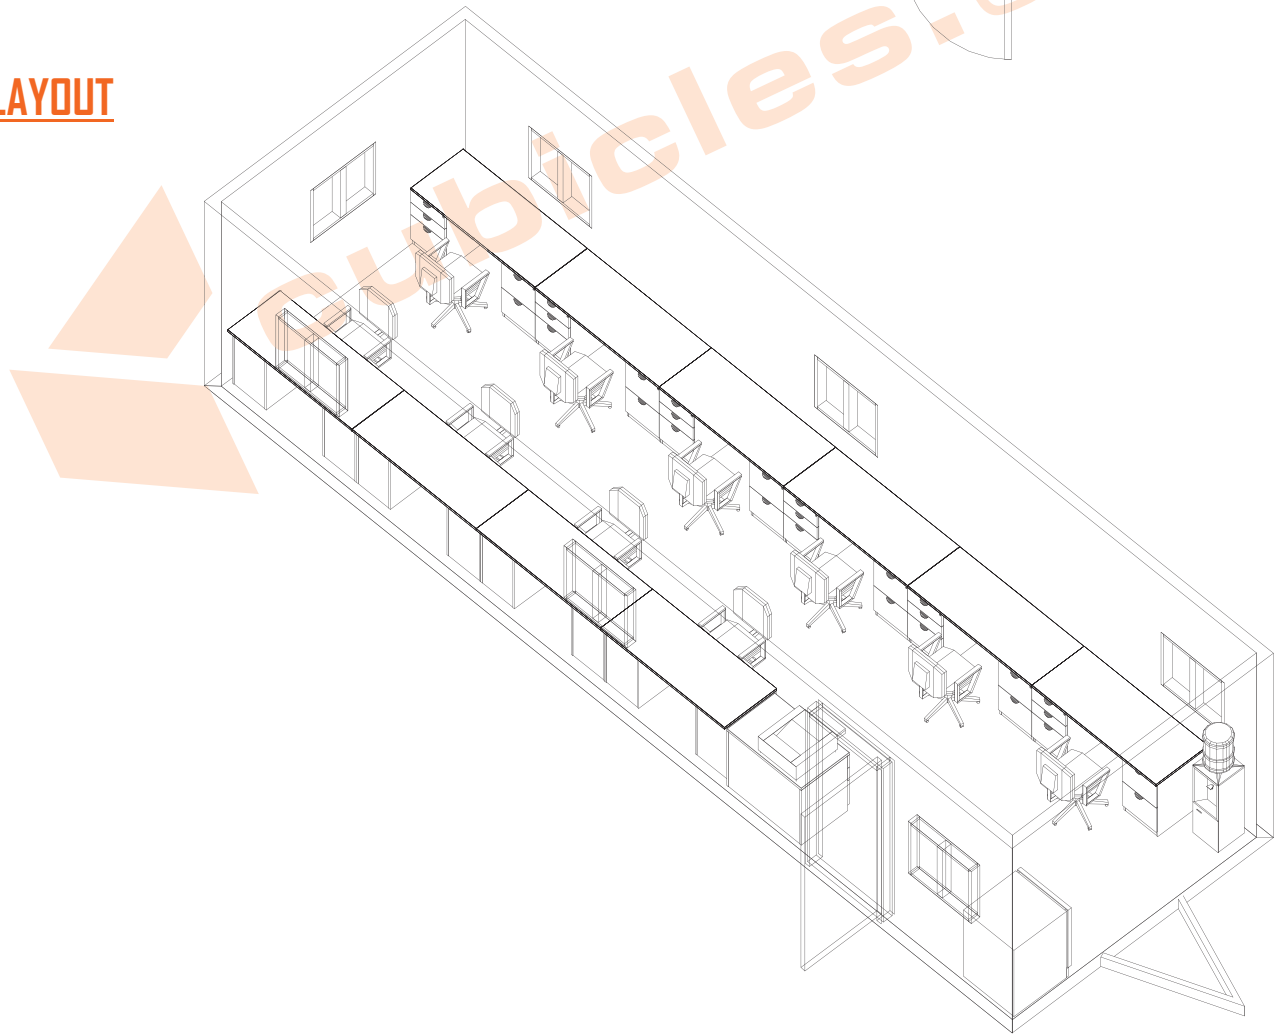

3D LAYOUT

IMAGES FOR REFERENCE ONLY