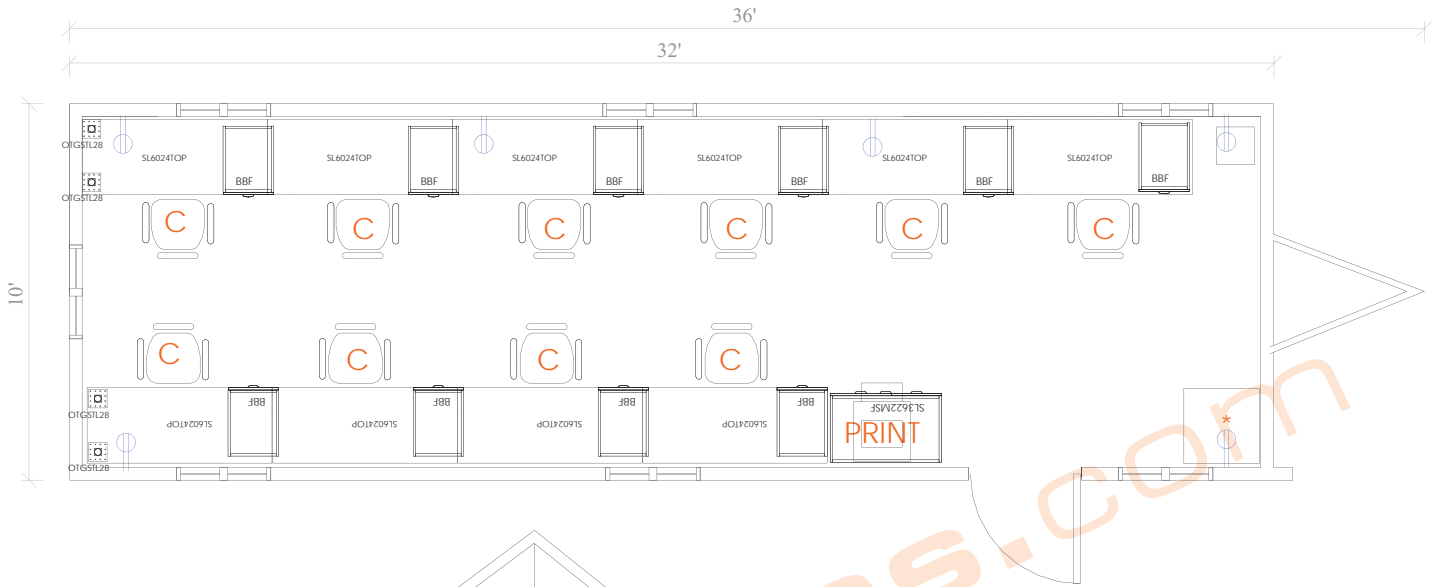

2D LAYOUT

3D LAYOUT

IMAGES FOR REFERENCE ONLY