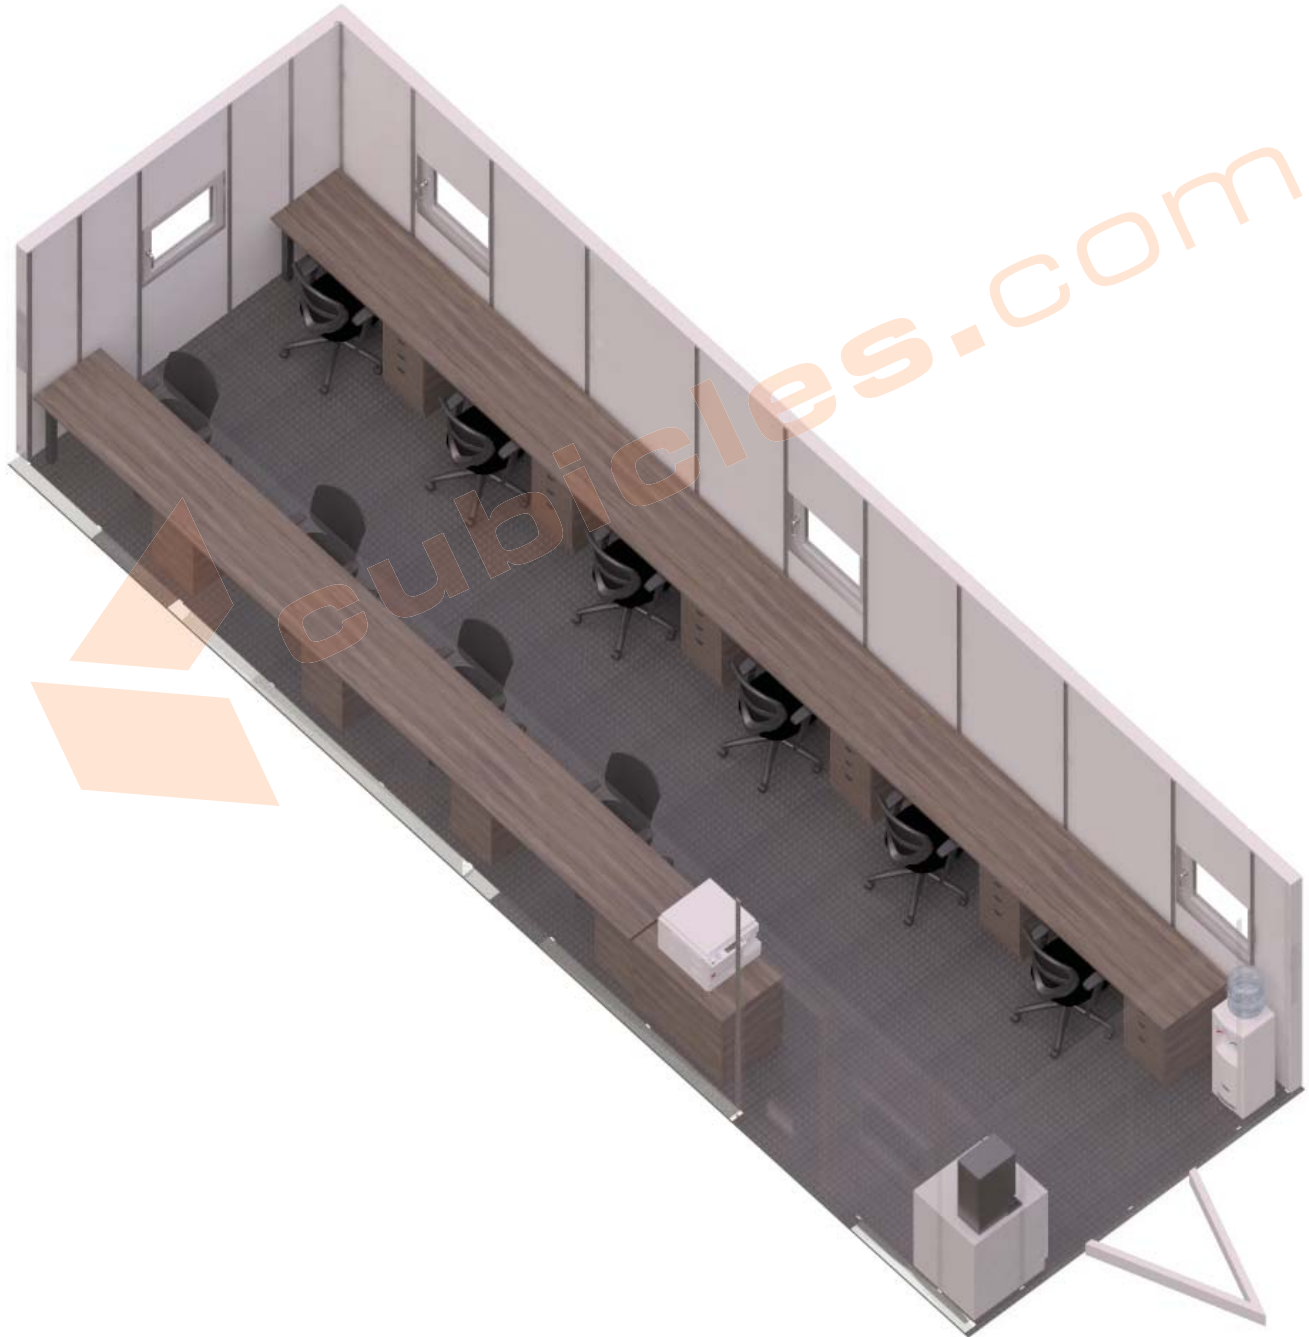

36X10 - TYPICAL 06 - SPACE OPTIMISATION TRAILER

DESKS:

[10] 60X24 STRAIGHT DESK W/ BBF EACH
[1] 36"W MIXED STORAGE PRINTER STAND

SEATING:

[10] 36"W Task chairs

IMAGES FOR REFERENCE ONLY

☎ 888-442-8242

 **cubicles.com**
we're so much more than cubicles

24X60 LAMINATE DESK

MIX STORAGE - PRINT STAND

This 2x5 inch laminate desk with three drawer unit is a good solution to optimize space in your office trailer. Five contemporary finishes include Autumn Walnut , American Mahogany, American Dark Cherry, American Espresso, and Artisan Grey all accented with 3mm matching impact-resistant edges. An elegant solution that meets aesthetics, functionality and durability, will turn you mobile trailer into a welcoming and pleasant office environment in no time.

Mixed Storage Unit with Lock that comes fully assembled is a great addition to any office. It serves well as a printer stand, with two regular drawers and two file drawers to facilitate storage of documents and print materials.

Overall Dimensions: 23W x 24D x 39.5H
Seat Height: 18" - 22"
Seat Width: 20"
Seat Depth: 17.5"
Back Height: 18.5"
Back Width: 18.5"
Arm Height: 8" - 10.5"

Features:

Tension Adjustment

Chair Tilt Lock

Seat Height Adjustment