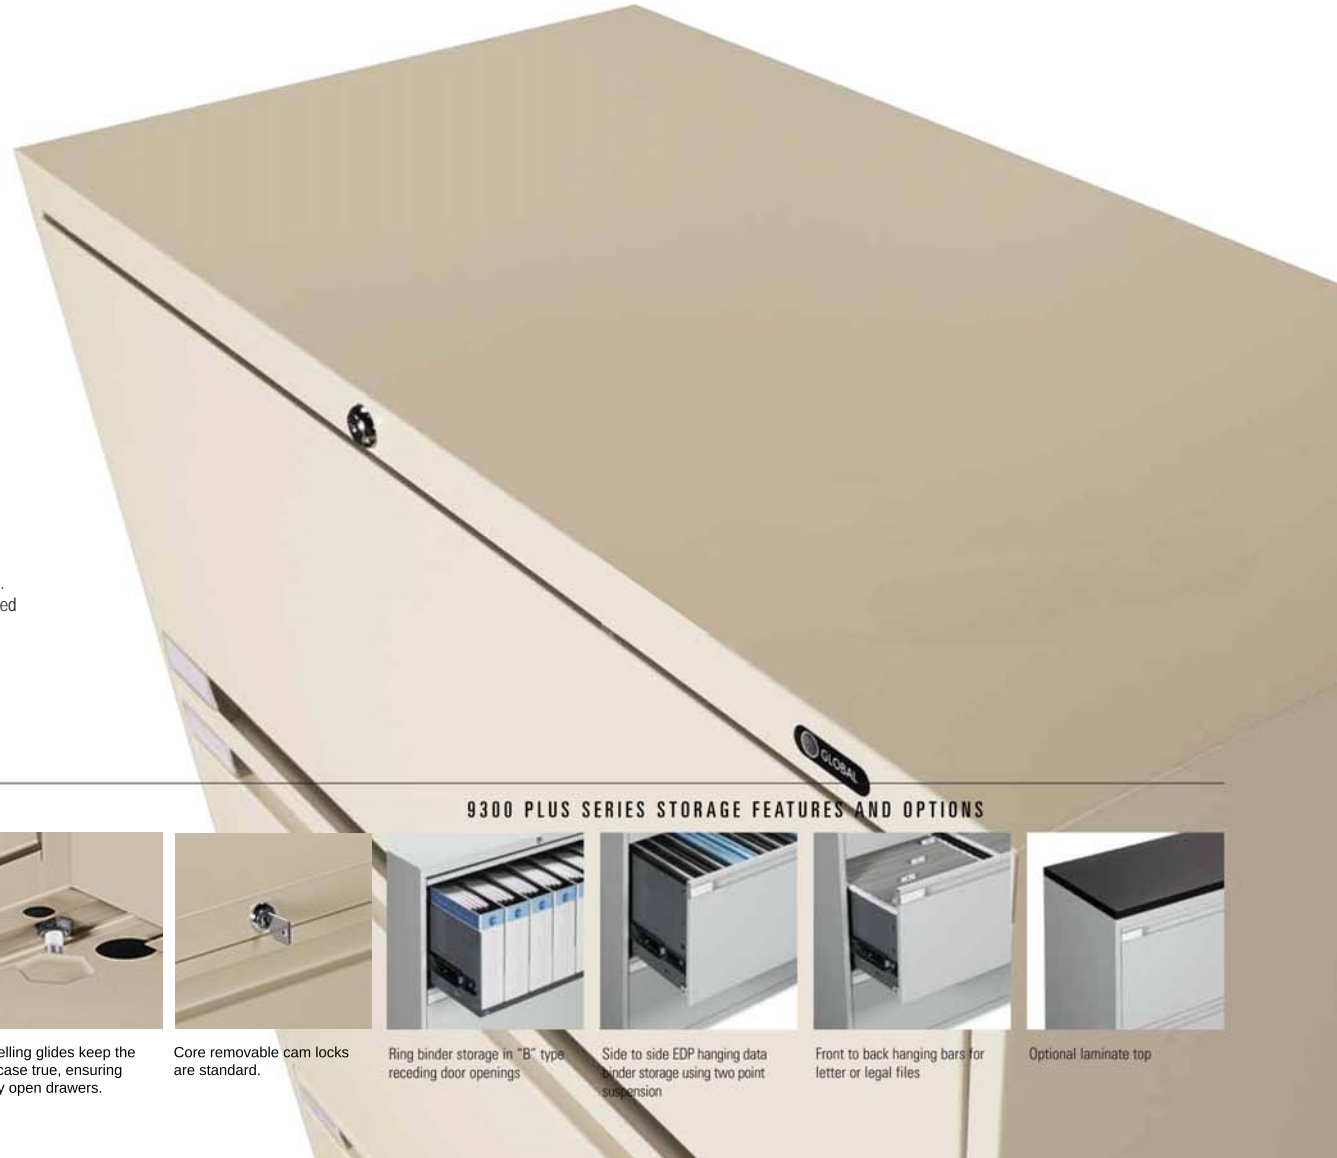

9300 & 9300 PLUS SERIES

9300 Plus Series Lateral Files

This series has the look of higher end cabinets but at a reduced cost to end user. Leveling glides keep the file case true, ensuring that drawers are easy to open. Cam locks with removable cores are standard. File bars included. Interlock system prevents tipping by allowing only one drawer to open at a time. Looped full pull design shown above.

AVAILABLE DRAWER CONFIGURATIONS

9300 PLUS SERIES STORAGE FEATURES AND OPTIONS

Full depth shelves for legal documents

Levelling glides keep the file case true, ensuring easy open drawers.

Core removable cam locks are standard.

Ring binder storage in "B" type receding door openings

Side to side EDP hanging data binder storage using two point suspension

Front to back hanging bars for letter or legal files

Optional laminate top

Your Office Will Never Be The Same!