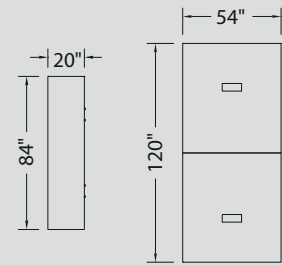

Alpha, California Pear #922

07

Commercial office furniture

CONFIGURATION THREE CONFERENCE

MILLENIUM Specifications

Casegoods	
Laminate	Driftwood (DR) and brushed aluminum HPL
Base	Rectangular
Communication box	MH2
Handles	H011
Seating # 1401	
Alpha, White leather	