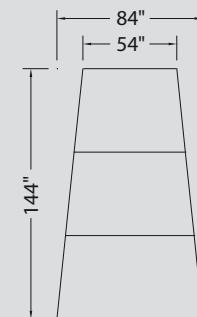

MILLENIUM Specifications

Casegoods	
Laminate	Vanilla (VA)
Base	F4, Satin Nickel finish (SN)
Aluminium doors	Screen (V)
Handles	SXP001 & SXP003

Seating # 500
Cyrus, Black italian leather