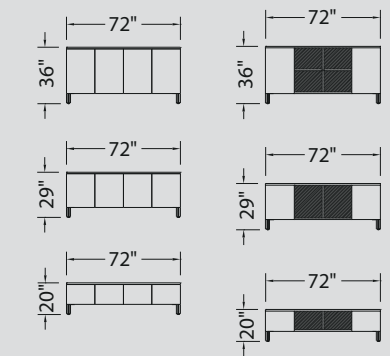

CREDENZAS

G STLARAR

H&I STLARBBAR