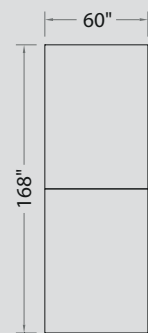

CONFIGURATION ONE CONFERENCE

03

White office furniture

CONFIGURATION
CONFERENCE

MILLENIUM Specifications

Casegoods	
Laminate	Vanilla (VA)
Base	F4, Satin Nickel finish (SN)
Aluminium doors	Screen (V)
Handles	SXP001 & SXP003