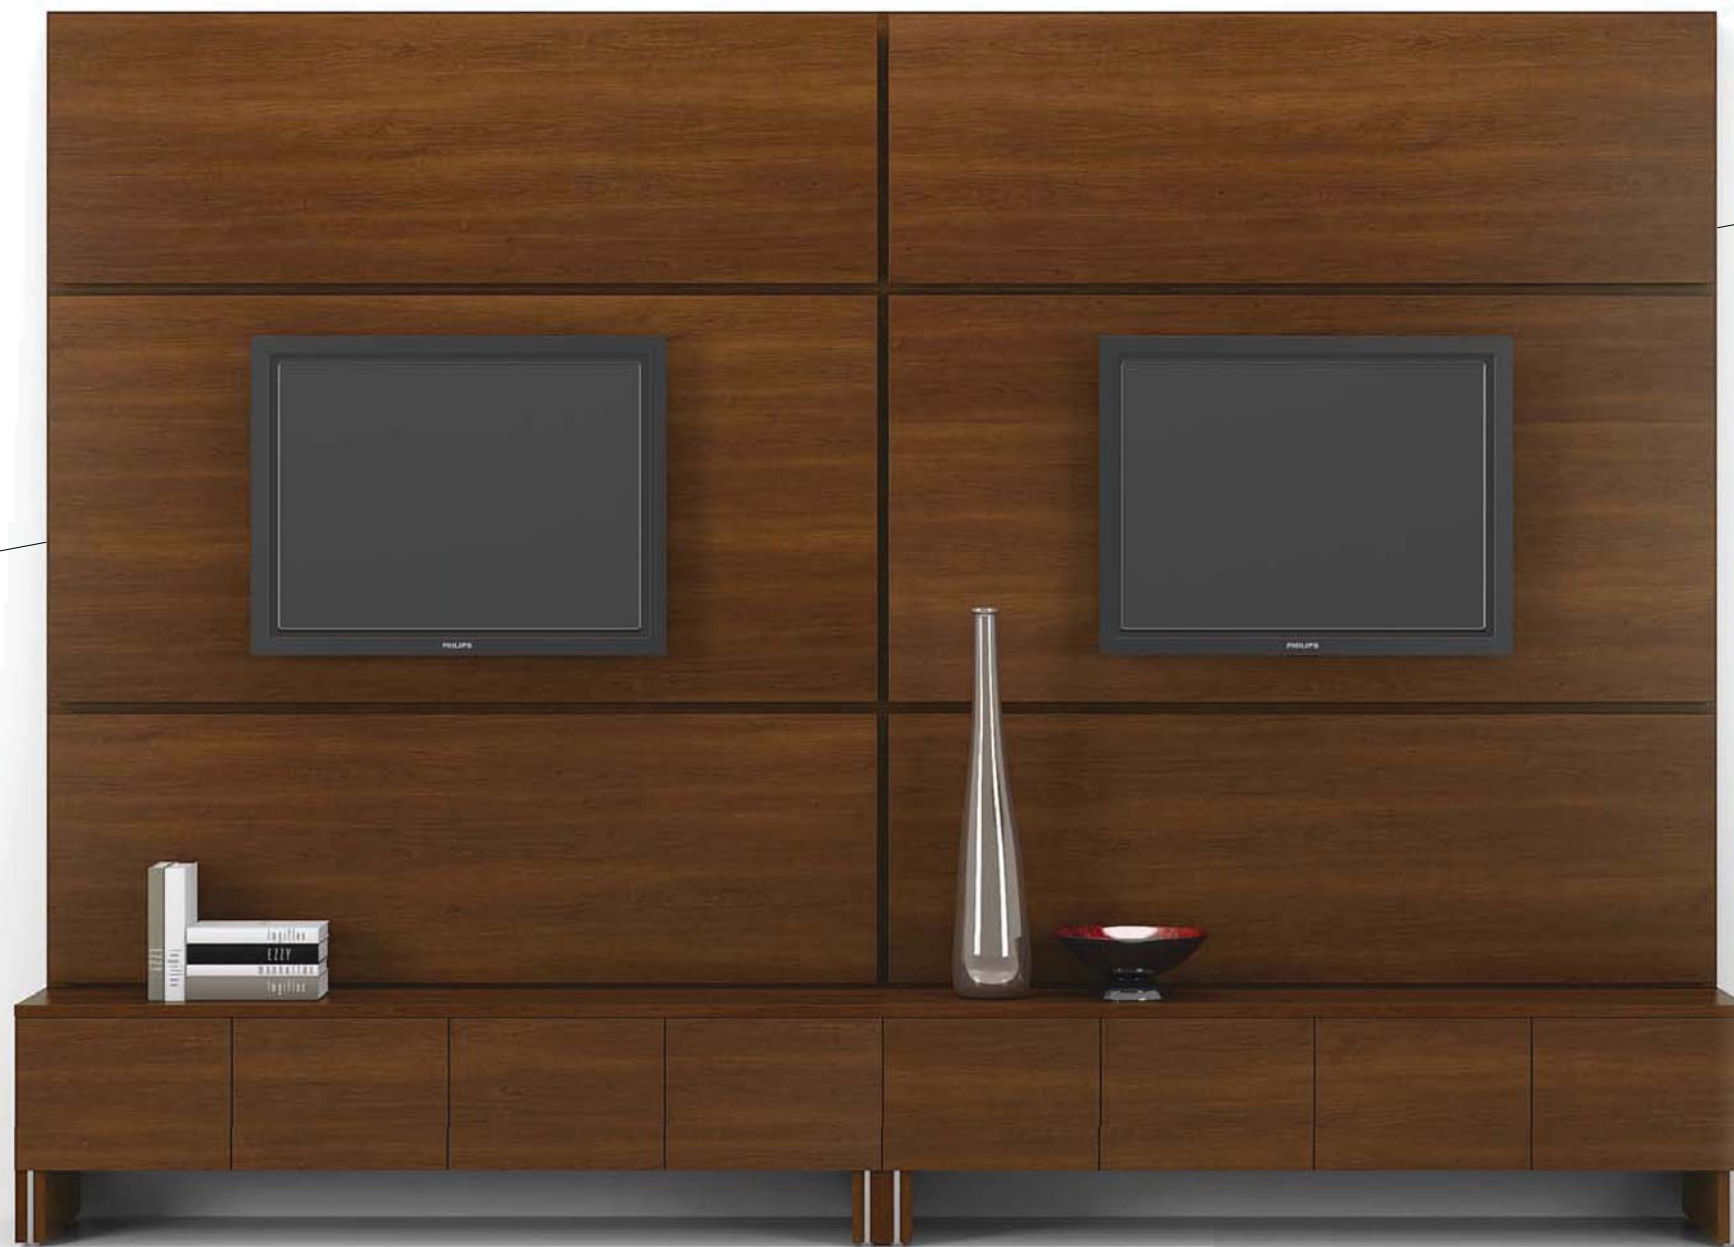

Luxury office furniture

A

12