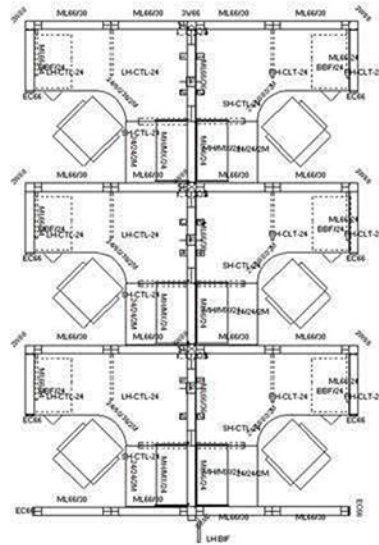

Matrix Cubicle Systems

1-888-442-8242

3 In-Line

6 Pack

Size: 5' x 5' x 66"

 cubicles.com