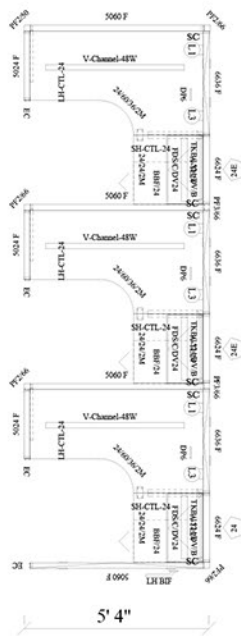

# Divi Modular Workstations

by AIS Furniture

3 In-Line

6 Pack

Size: 5' x 5' x 50/66"

1-888-442-8242

cubicles.com