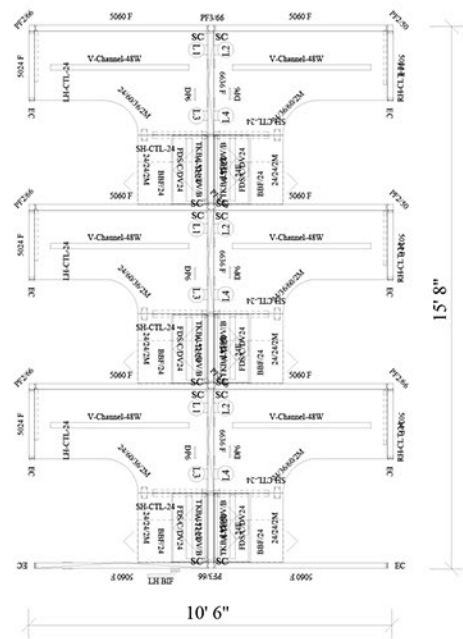

# Divi Modular Workstations

by AIS Furniture

3 In-Line

6 Pack

Size: 5' x 5' x 50/66"

1-888-442-8242

cubicles.com