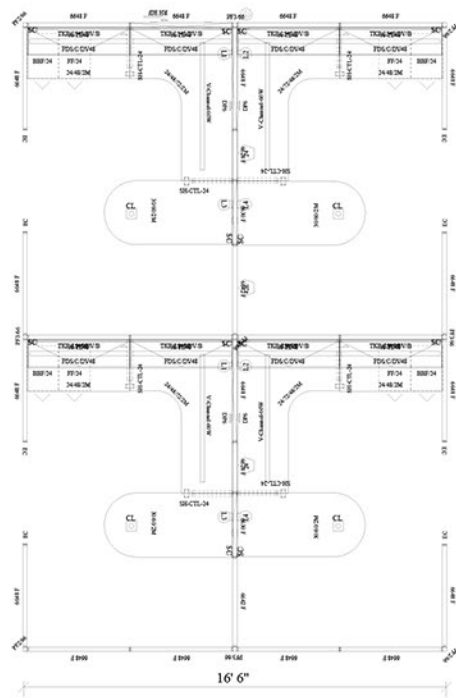

Divi Modular Workstations

by AIS Furniture

2 In-Line

4 Pack

Size: 8' x 12' x 66"

1-888-442-8242

cubicles.com