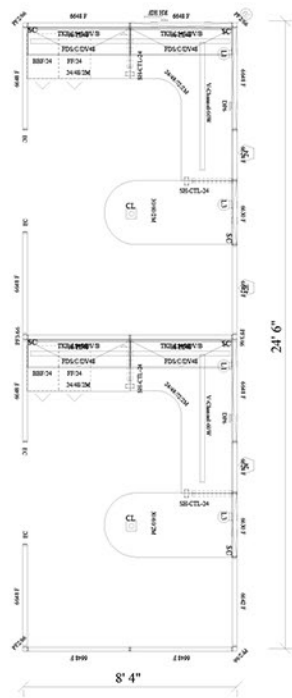

Divi Modular Workstations

by AIS Furniture

2 In-Line

4 Pack

Size: 8' x 12' x 66"

1-888-442-8242

cubicles.com